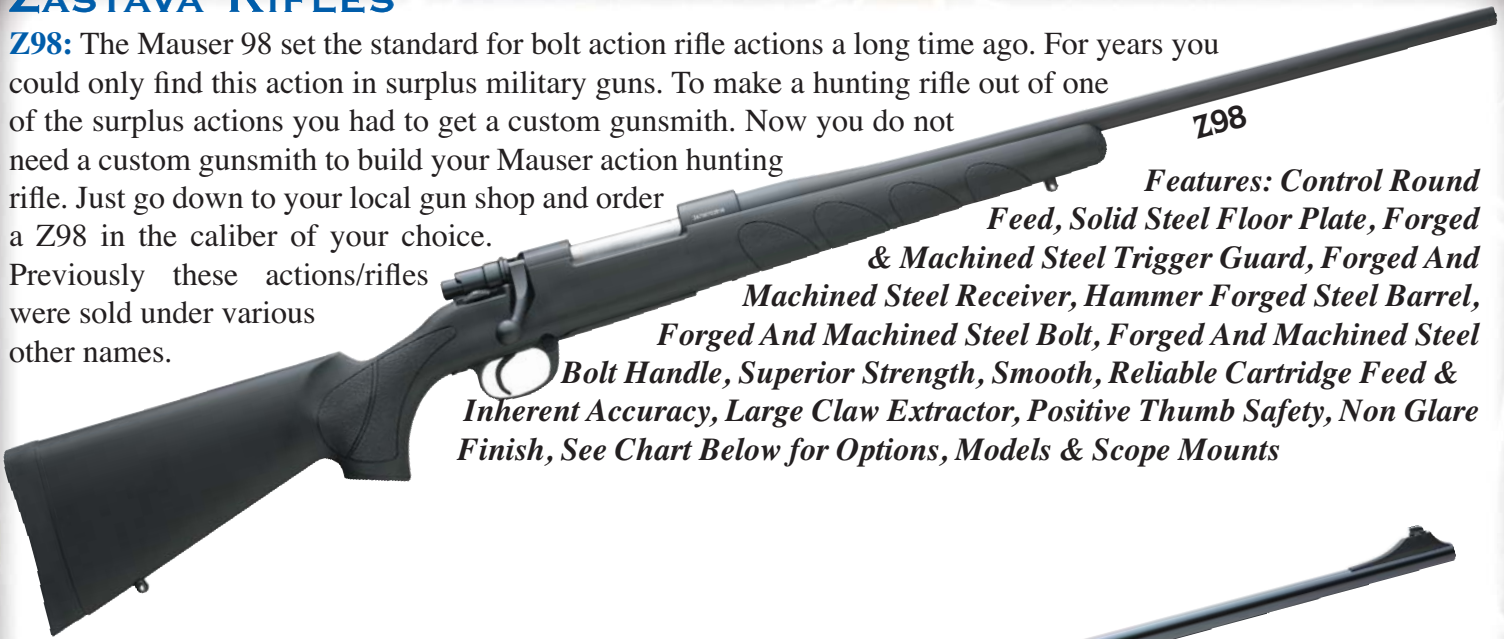

ZASTAVA RIFLES

Z98: The Mauser 98 set the standard for bolt action rifle actions a long time ago. For years you could only find this action in surplus military guns. To make a hunting rifle out of one of the surplus actions you had to get a custom gunsmith. Now you do not need a custom gunsmith to build your Mauser action hunting rifle. Just go down to your local gun shop and order a Z98 in the caliber of your choice.

Previously these actions/rifles were sold under various other names.

Features: Control Round Feed, Solid Steel Floor Plate, Forged & Machined Steel Trigger Guard, Forged And Machined Steel Receiver, Hammer Forged Steel Barrel, Forged And Machined Steel Bolt, Forged And Machined Steel Bolt Handle, Superior Strength, Smooth, Reliable Cartridge Feed & Inherent Accuracy, Large Claw Extractor, Positive Thumb Safety, Non Glare Finish, See Chart Below for Options, Models & Scope Mounts

Z5: The Model Z5 by Zastava has been called one of the best rimfire bolt action rifles on the market today. To make a fine rimfire rifle you need to cut some metal. The Z5 is all machined steel, not plastic like the competition. The Z5 is true old world craftsmanship. Out of the box dependable and accurate and affordable without sacrificing quality. Previously sold in North America under several names and model numbers.

Features: Smooth Solid Steel Bolt Action, 22" Blued Barrel, 16 1/2" Barrel On Youth Model, Five-shot Detachable Magazine, Adjustable Rifle Sights, Receiver Grooved For Scope Mounts

MODEL: Z98 BOLT ACTION RIFLE BY ZASTAVA