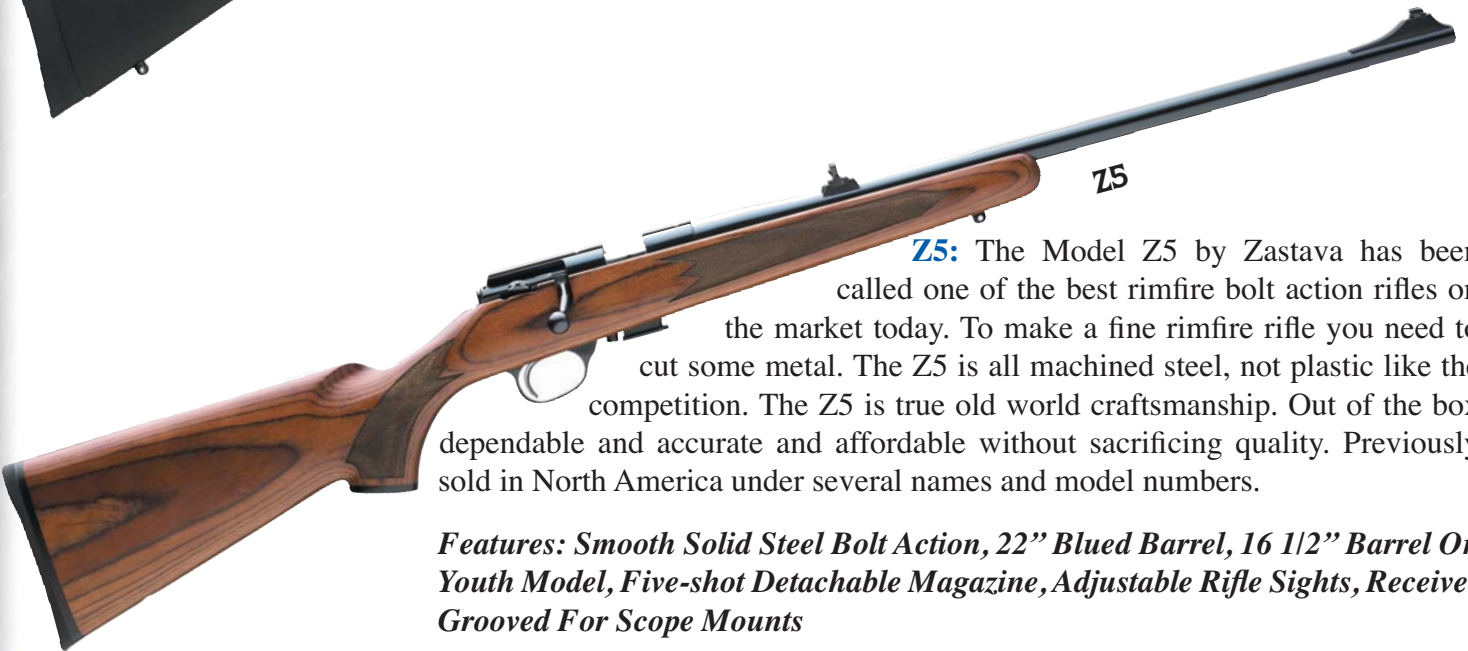

ZASTAVA RIFLES

Z98: The Mauser 98 set the standard for bolt action rifle actions a long time ago. For years you could only find this action in surplus military guns. To make a hunting rifle out of one of the surplus actions you had to get a custom gunsmith. Now you do not need a custom gunsmith to build your Mauser action hunting rifle. Just go down to your local gun shop and order a Z98 in the caliber of your choice.

Previously these actions/rifles were sold under various other names.

Features: Control Round Feed, Solid Steel Floor Plate, Forged & Machined Steel Trigger Guard, Forged And Machined Steel Receiver, Hammer Forged Steel Barrel, Forged And Machined Steel Bolt, Forged And Machined Steel Bolt Handle, Superior Strength, Smooth, Reliable Cartridge Feed & Inherent Accuracy, Large Claw Extractor, Positive Thumb Safety, Non Glare Finish, See Chart Below for Options, Models & Scope Mounts

Z5: The Model Z5 by Zastava has been called one of the best rimfire bolt action rifles on the market today. To make a fine rimfire rifle you need to cut some metal. The Z5 is all machined steel, not plastic like the competition. The Z5 is true old world craftsmanship. Out of the box dependable and accurate and affordable without sacrificing quality. Previously sold in North America under several names and model numbers.

Features: Smooth Solid Steel Bolt Action, 22" Blued Barrel, 16 1/2" Barrel On Youth Model, Five-shot Detachable Magazine, Adjustable Rifle Sights, Receiver Grooved For Scope Mounts

MODEL: Z98 BOLT ACTION RIFLE BY ZASTAVA